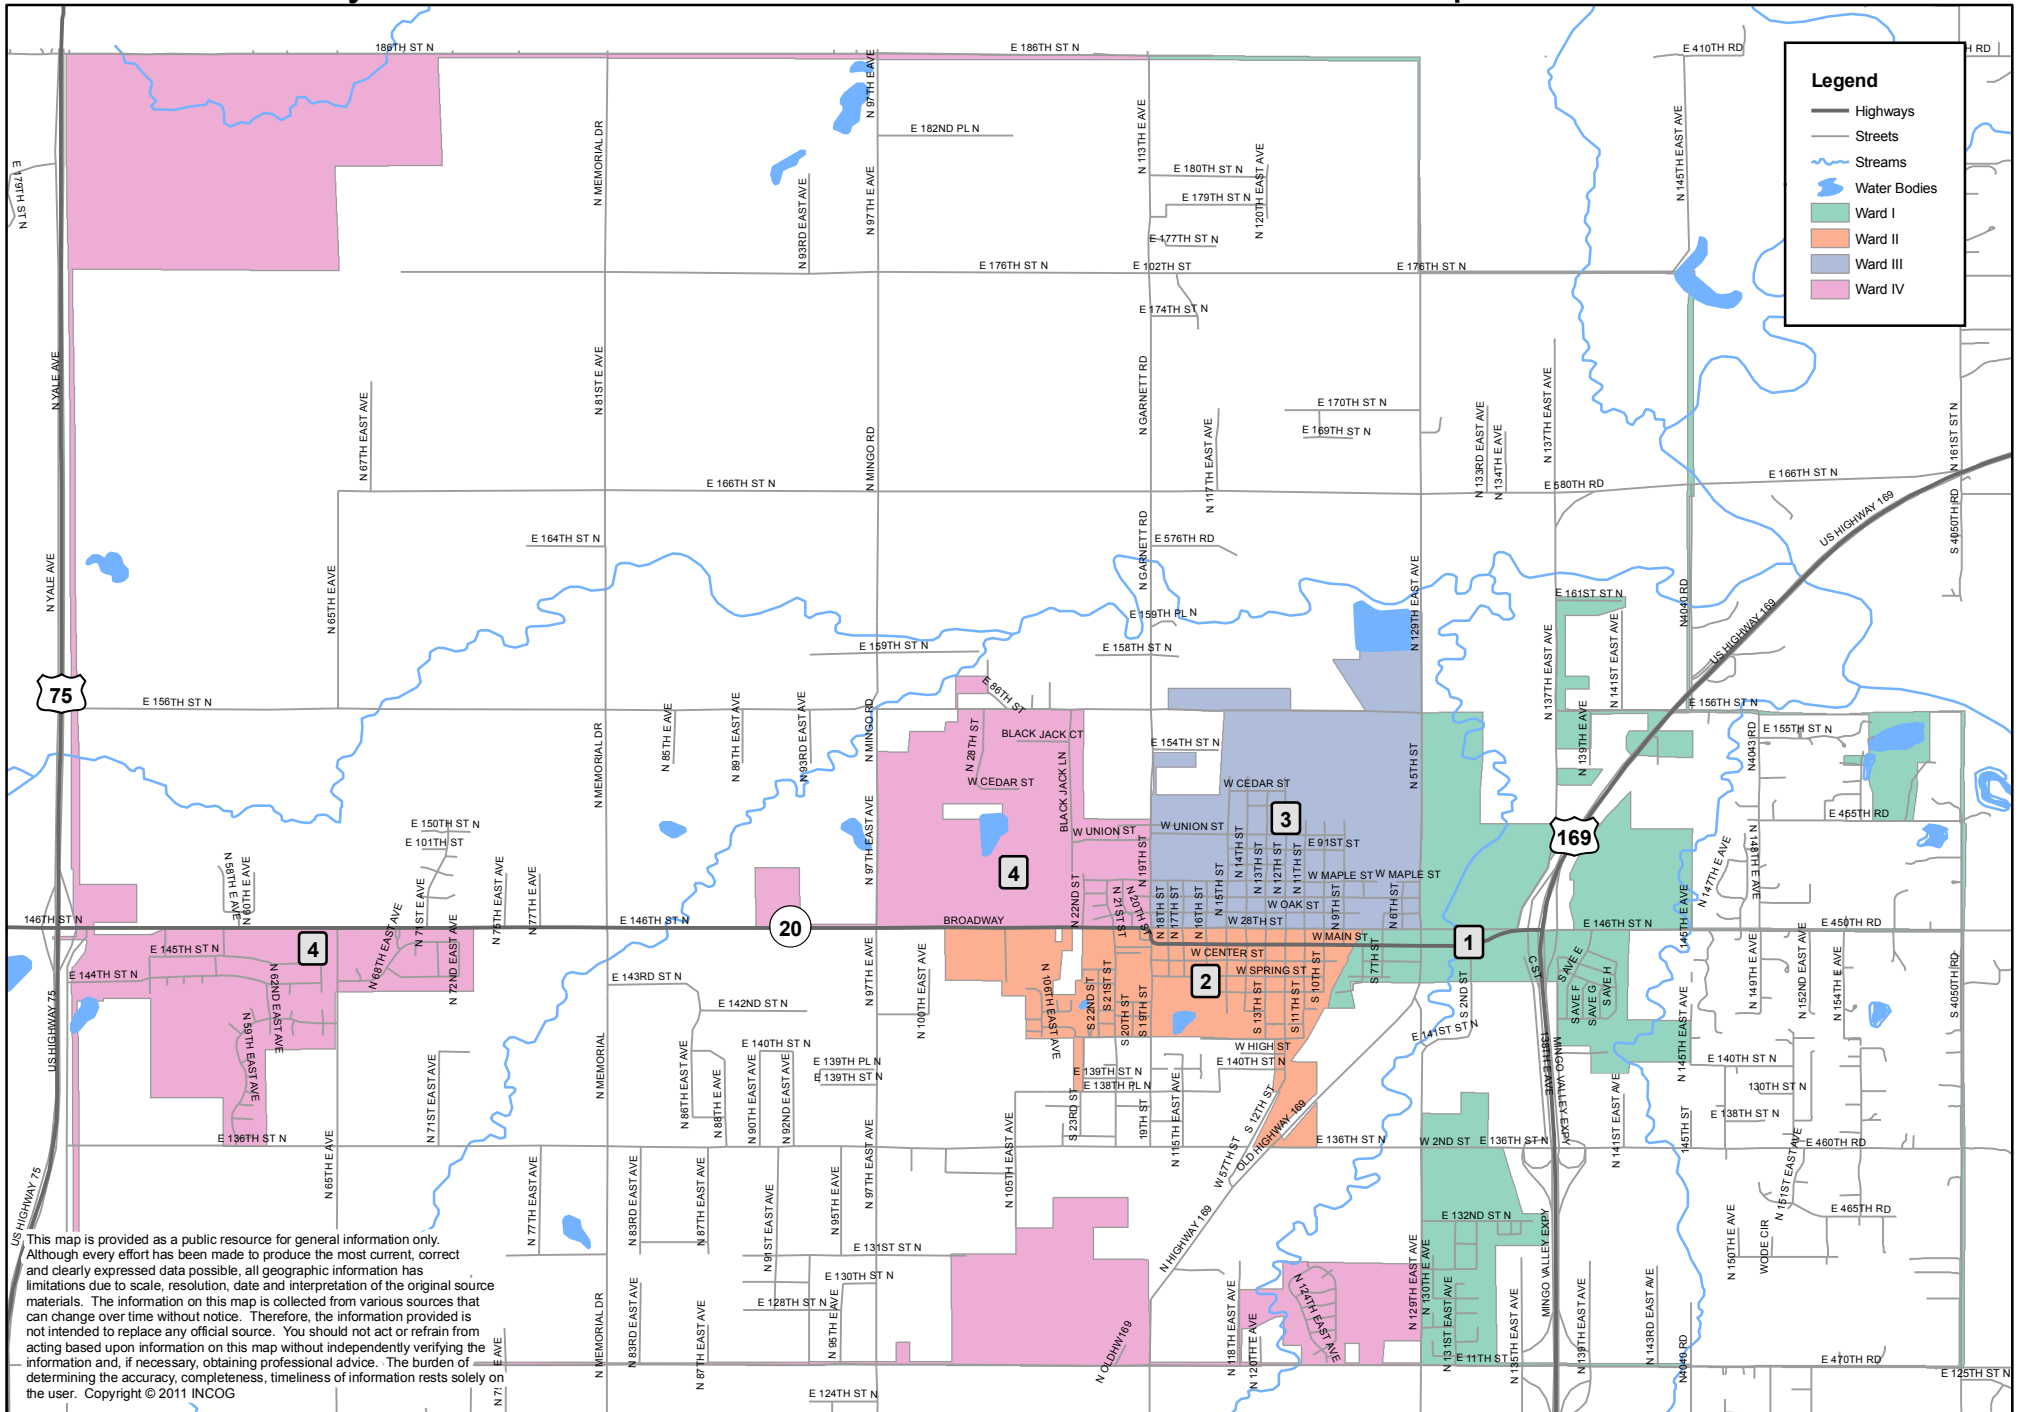

City of Collinsville Council Ward Boundaries - Plan adopted 11-21-11

Source: PL94-171 Redistricting Data, 2010
US Bureau of the Census

Plan adopted November 21, 2011